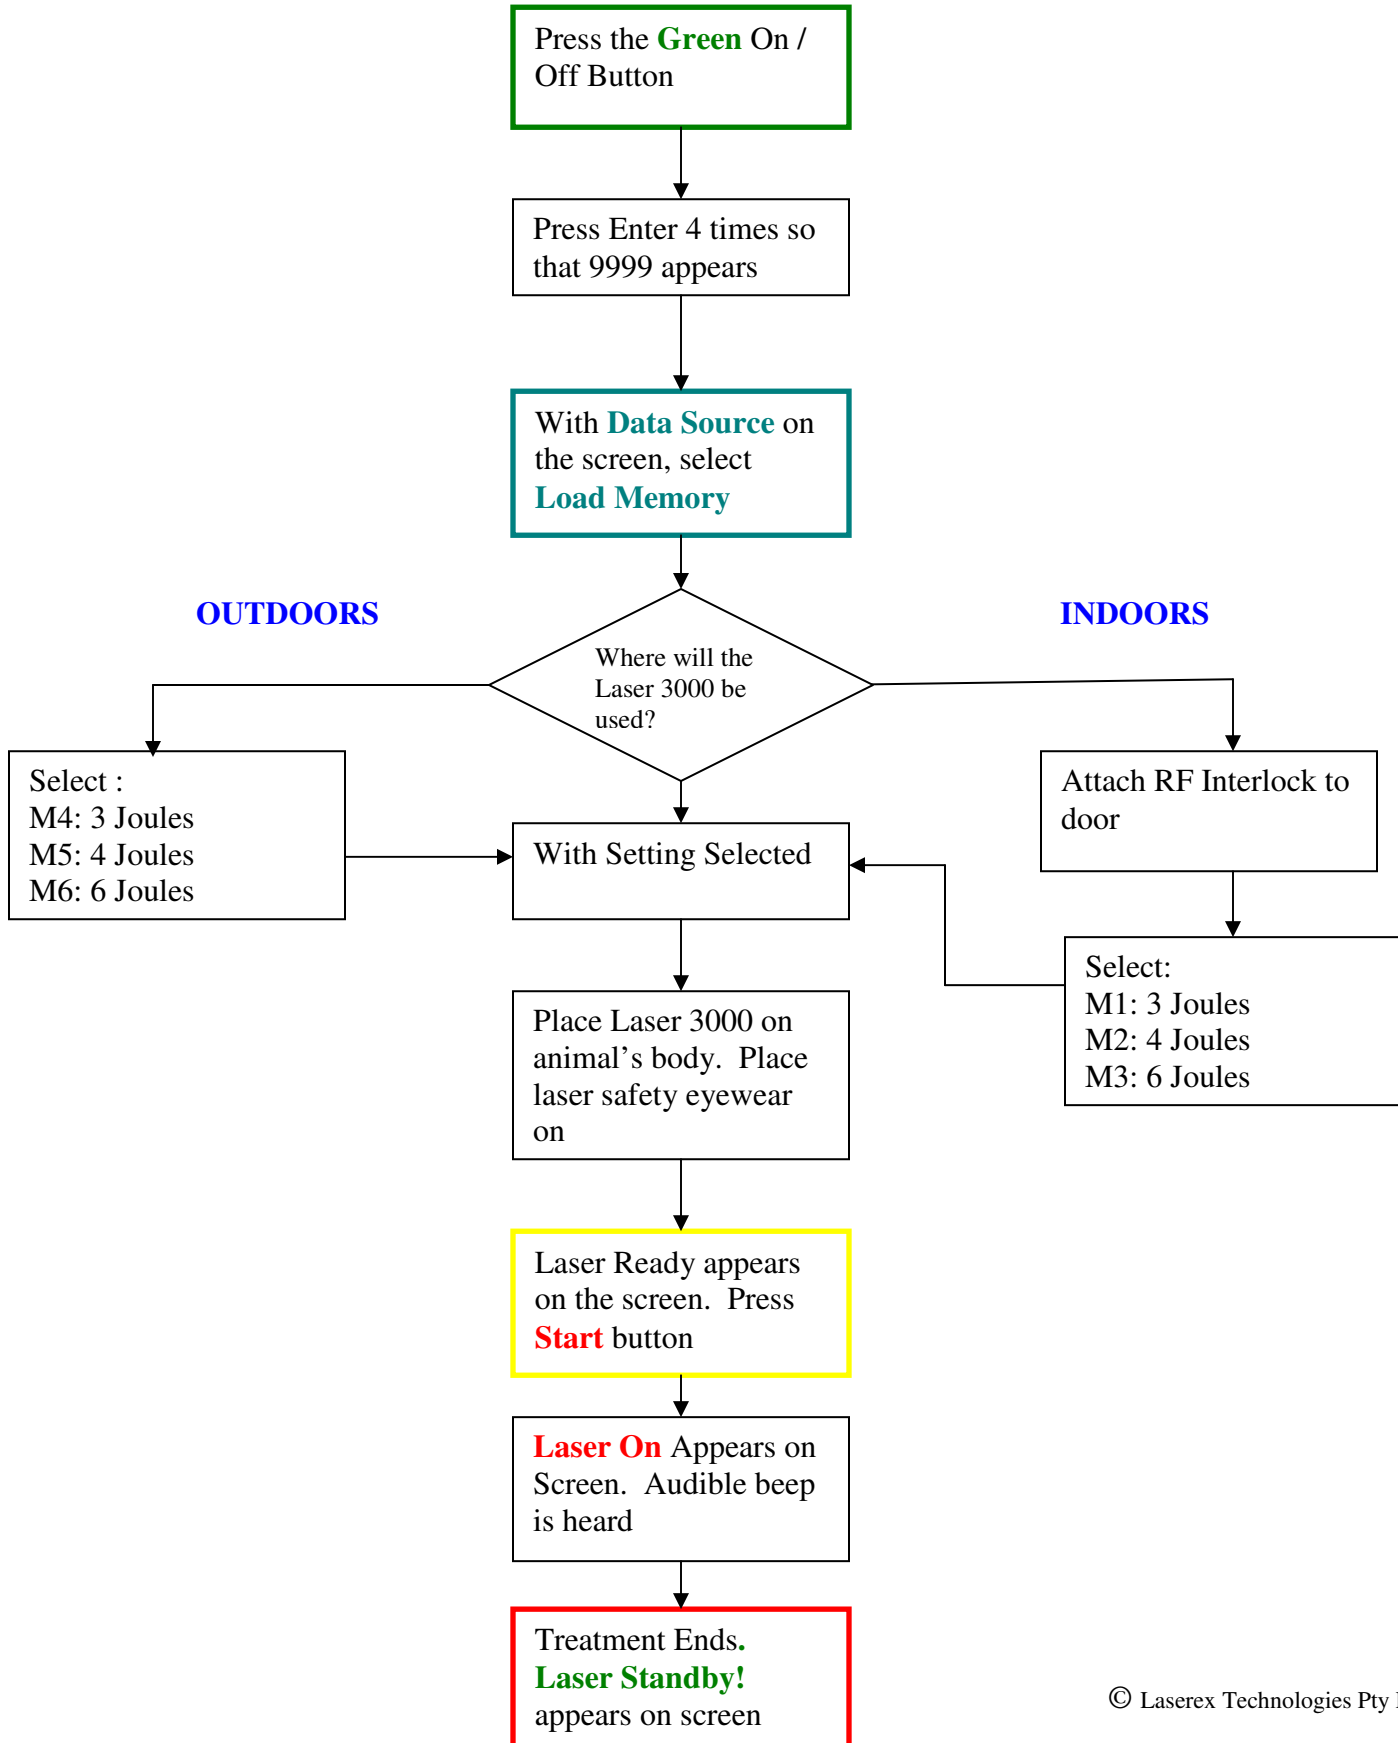

Laser 3000™ Quick Start User Guide

Indicates Battery charge level %

Laser Safety Eyewear

RF Interlock enabled

RF Interlock Disabled